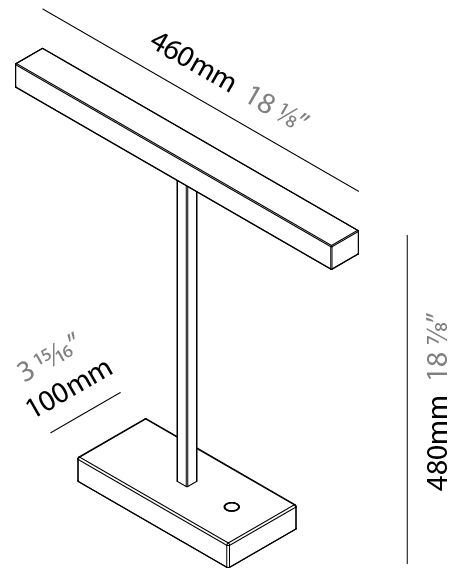

ELLE PORTABLE

D204002-

base number _____
Finish
Options _____

1. To build a product code in our configurator select the specify button on the base model # product page
2. To build a manual product code on this datasheet choose from the options listed below in blue font and add the suffix to the base model #

GENERAL

Series: Elle _____
Brand: Zaneen _____
Division: Design _____
Mounting Type: Portable _____
Mounting Location: Table _____
Subcategory: Task _____

PHYSICAL

Shape: Square _____
Length (mm): 460 _____
Length (in): 18 ⁷/₈ _____
Width (mm): 100 _____
Width (in): 3 ¹⁵/₁₆ _____
Height (mm): 480 _____
Height (in): 18 ⁷/₈ _____
Light Distribution: Direct _____
Diffuser: Acrylic Bi-Satin _____
Fixture Finish: MBK / MWH / MCB _____
Fixture Material: Aluminum _____

ELECTRICAL

Lamp Type: LED _____
Input Wattage (W): 6 _____
Dimming: Touch Dimming _____
Driver Included: Yes _____
Driver Location: Inline Transformer Plug _____
Driver Class: Class 2 _____
Input Voltage (V): 120 - 277 _____
Output Voltage (V): 24 _____

LED

Color Temperature (°K): 3000 _____
CRI: >90 CRI _____
Lamp Life (hrs): 50000 _____

OPTICAL

RATINGS AND CERTIFICATIONS

Certified By: Certified for North American Standards _____
IP rating: IP20 _____