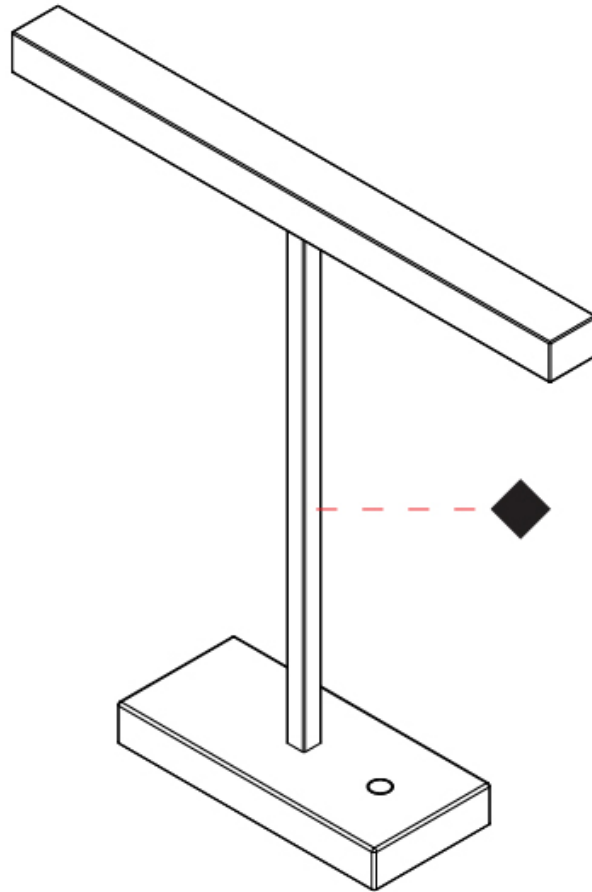

D204002-

PROJECT _____

TYPE _____

SPECIFIER _____

QUANTITY _____

DATE _____

D